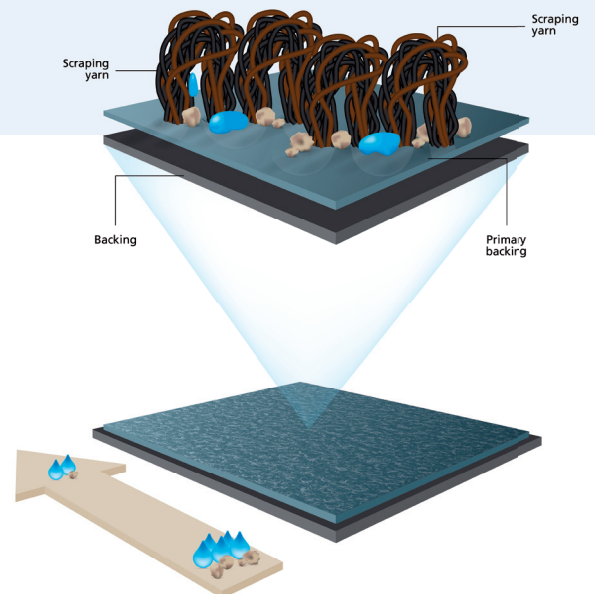

# Collect

Collect is a special outdoor mat that pairs scraping qualities with moisture absorption. The outdoor mat is available in three colours and suits every entrance.

Collect is a robust mat that is ideal for heavy commercial use. It works best in entrance areas, stairwells, pantries and lifts, for example, in commercial buildings and medium-sized and large offices.

Collect stands out in terms of moisture absorption. Consequently, the mat is optimised for scraping. Small areas of dirt in the mat are not visible. The Collect can be used inside and out and provides a durable solution in high traffic areas thanks to its bouclé construction. The slightly blended design features coarse yarns only.

Collect is a versatile outdoor mat that fits many different situations. This is down to its practical and vibrant appeal. Even if the mat is used indoors it continues to do a great job by preventing dirt and damage to floors in the building.